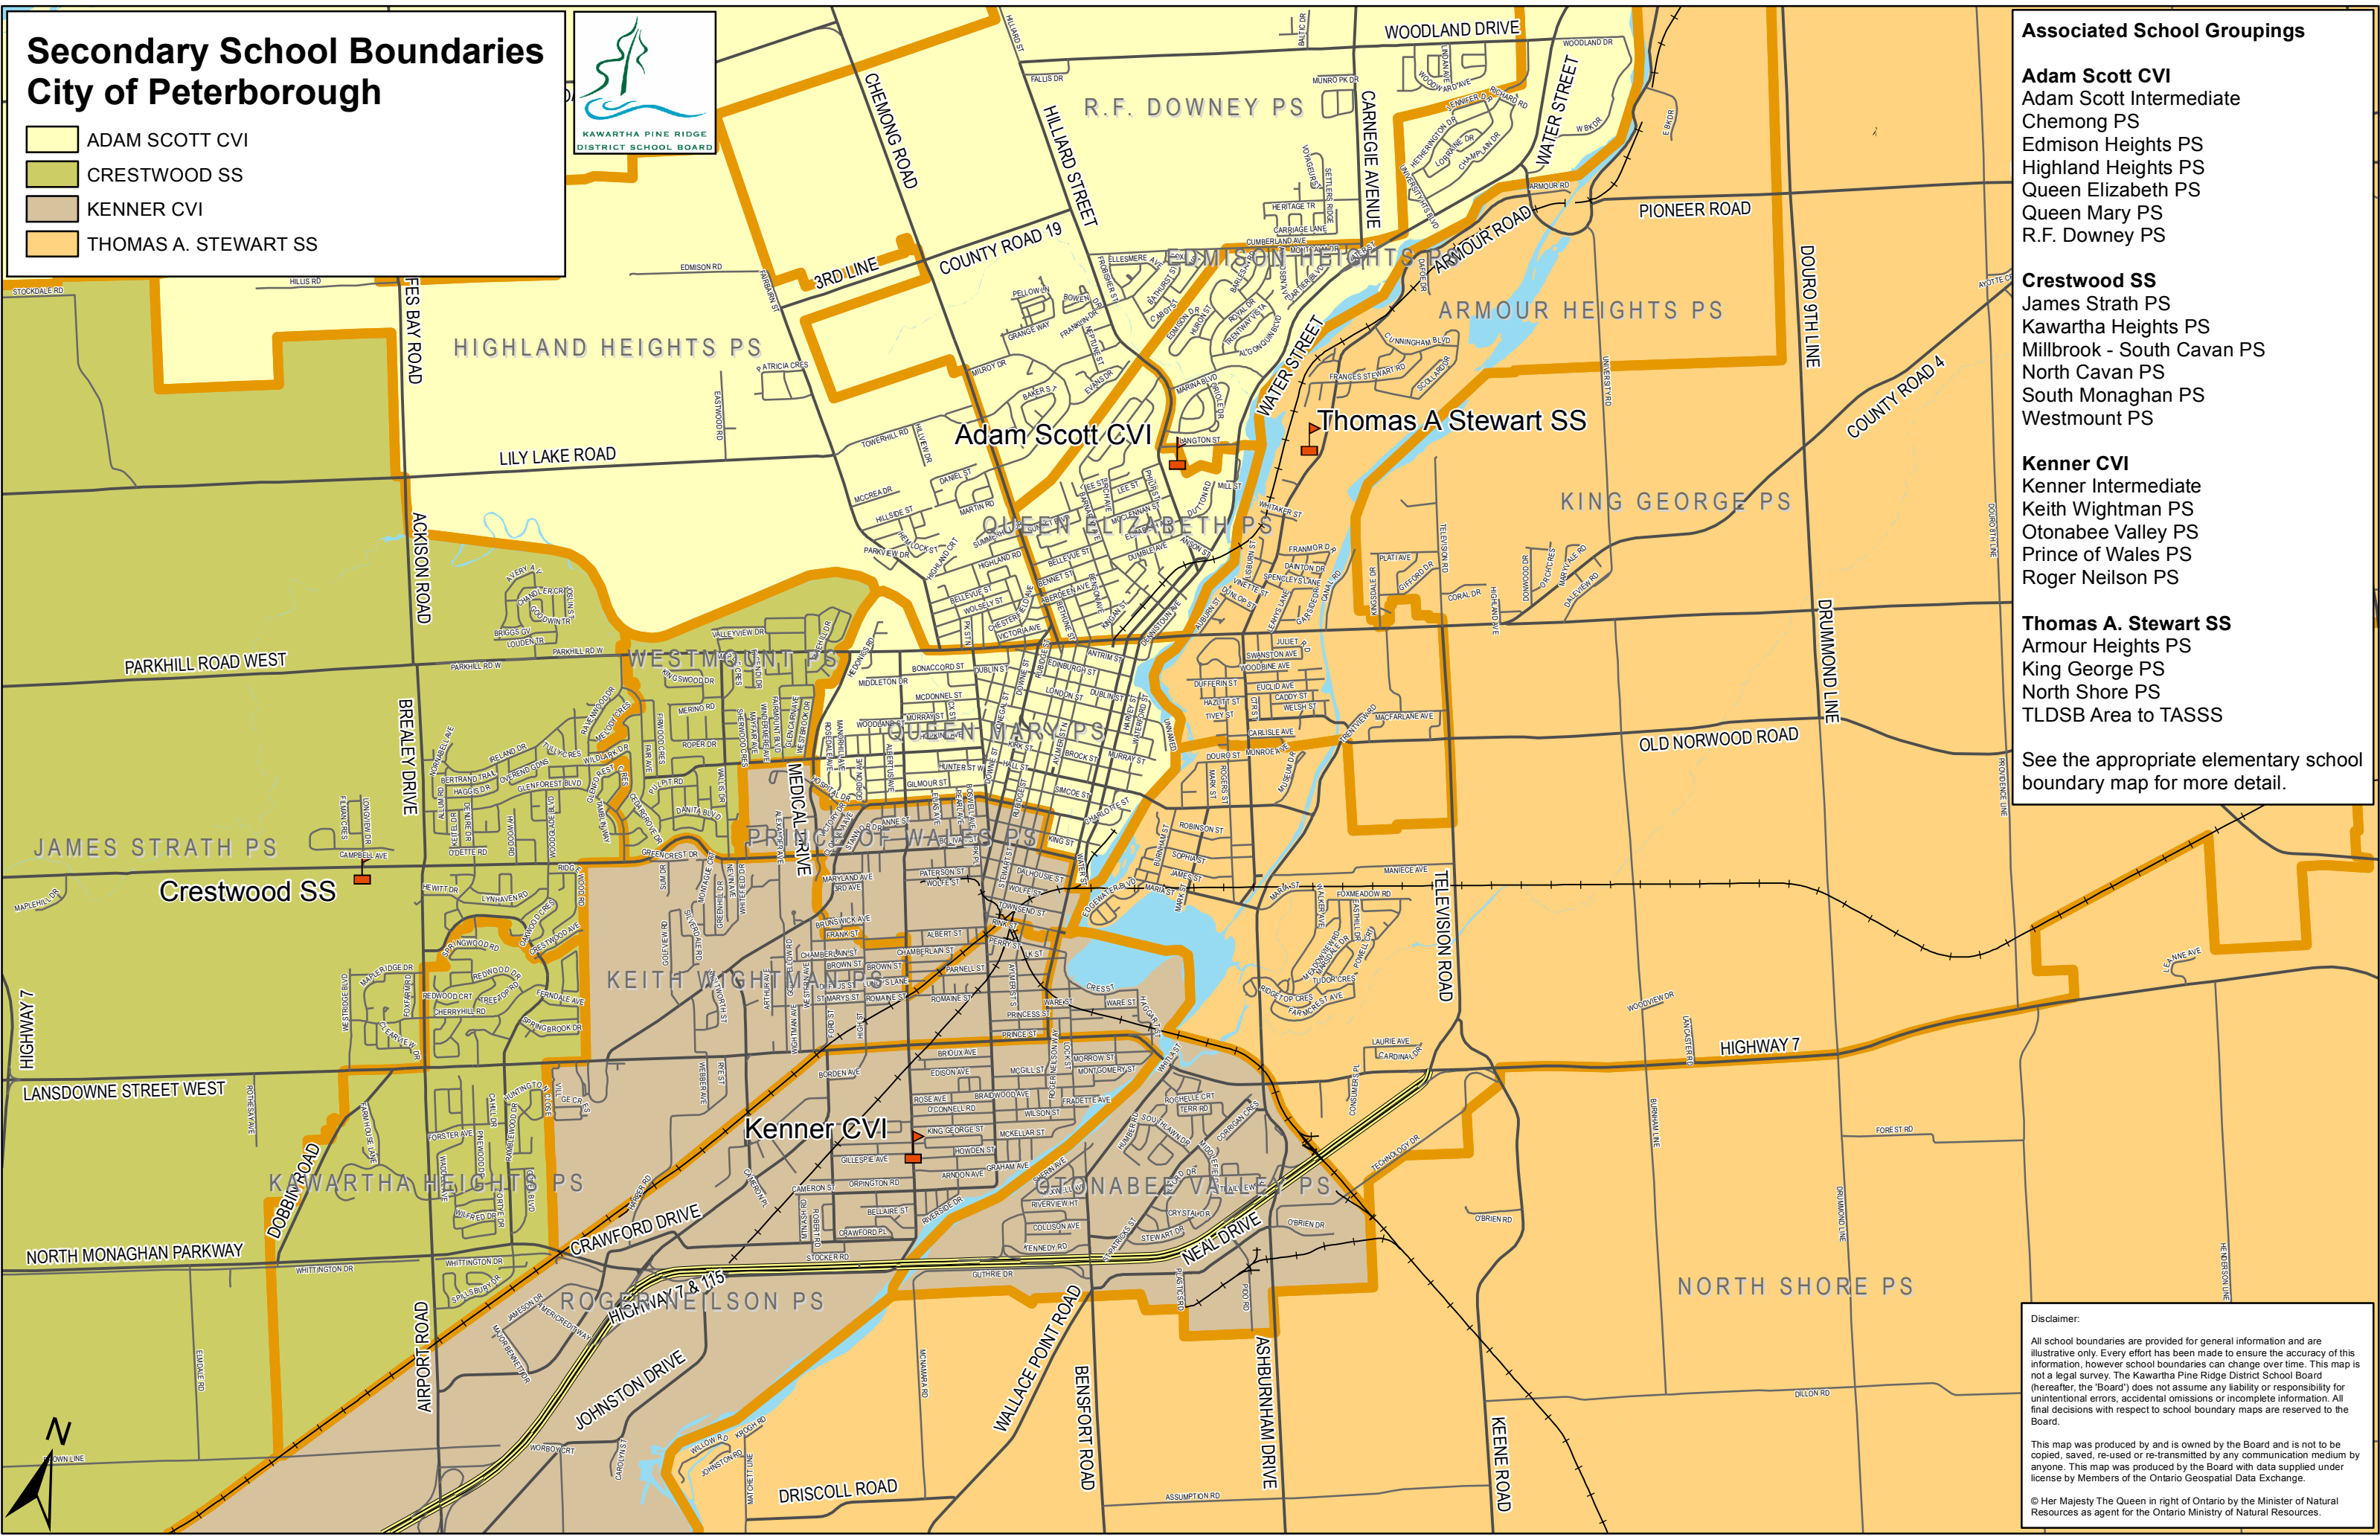

Secondary School Boundaries City of Peterborough

- ADAM SCOTT CVI
- CRESTWOOD SS
- KENNER CVI
- THOMAS A. STEWART SS

Associated School Groupings

Adam Scott CVI
 Adam Scott Intermediate
 Chemong PS
 Edmison Heights PS
 Highland Heights PS
 Queen Elizabeth PS
 Queen Mary PS
 R.F. Downey PS

Crestwood SS
 James Strath PS
 Kawartha Heights PS
 Millbrook - South Cavan PS
 North Cavan PS
 South Monaghan PS
 Westmount PS

Kenner CVI
 Kenner Intermediate
 Keith Wightman PS
 Otonabee Valley PS
 Prince of Wales PS
 Roger Neilson PS

Thomas A. Stewart SS
 Armour Heights PS
 King George PS
 North Shore PS
 TLDSB Area to TASSS

See the appropriate elementary school boundary map for more detail.

Disclaimer:
 All school boundaries are provided for general information and are illustrative only. Every effort has been made to ensure the accuracy of this information, however school boundaries can change over time. This map is not a legal survey. The Kawartha Pine Ridge District School Board (hereafter, the "Board") does not assume any liability or responsibility for unintentional errors, accidental omissions or incomplete information. All final decisions with respect to school boundary maps are reserved to the Board.
 This map was produced by and is owned by the Board and is not to be copied, saved, re-used or re-transmitted by any communication medium by anyone. This map was produced by the Board with data supplied under license by Members of the Ontario Geospatial Data Exchange.
 © Her Majesty The Queen in right of Ontario by the Minister of Natural Resources as agent for the Ontario Ministry of Natural Resources.